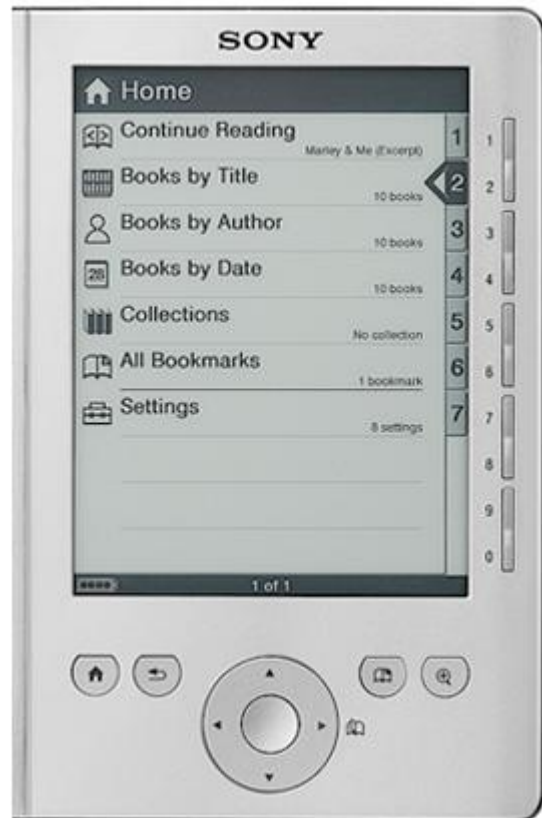

Sony Pocket Edition

Product Specifications

Power

- AC Power : Built-in rechargeable battery: 3.7 V DC, 940 mA
- Battery Life (Approx) : 14 Days
- Recharging Time : 3 hours with a USB connection, or about 2 hours by the optional AC adapter (PRSA-AC1)

Display

- Gray Scale : 16-level gray scale
- Resolution : 800 x 600 pixels
- Screen Size : 5 inches
- Technology : E Ink® Pearl

Weights and Measurements

- Dimensions (Approx.) : 5.71 x 4.11 x 0.33 inches (H/W/D)
- Weight (Approx.) : 5.47 oz

Media Formats Supported

- DRM Text : ePub (Adobe DRM protected), PDF (Adobe DRM protected), BBeB Book (PRS DRM protected), Text, RTF
- Image : JPEG, PNG, GIF, BMP

Memory

- Memory Size : 2GB